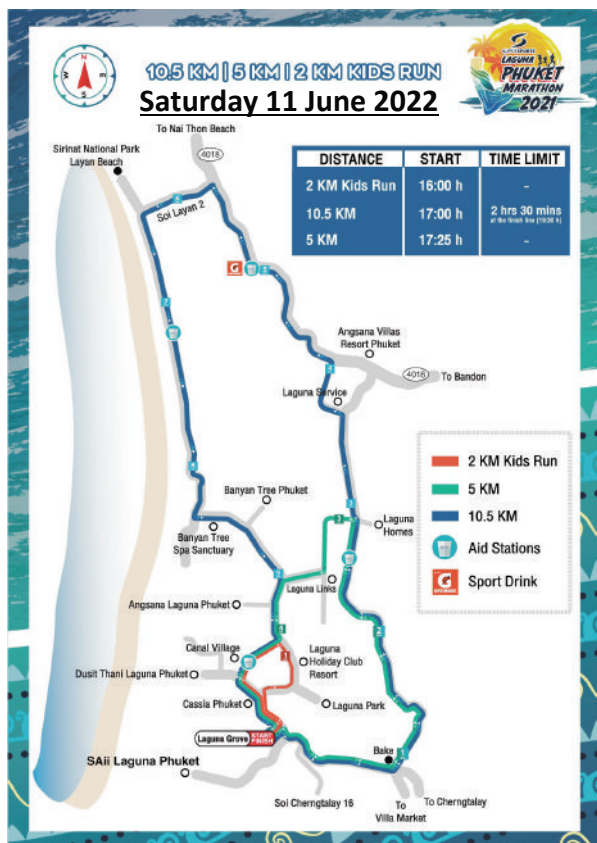

## TRAFFIC CONTROL on Saturday 11 - Sunday 12 June

Dear Sir/Madam

Please be advised that the 2021 Supersports Laguna Phuket Marathon will be held on Saturday, 11<sup>th</sup> June commencing at 15:00h and on Sunday, 12<sup>th</sup> June, commencing at 04:30h. The event management team aims to produce a professionally organized, international standard event with the safest possible race conditions. We would like to inform you that the 16<sup>th</sup> Supersports Laguna Phuket Marathon would have approximately 6,000 runners using the road on the event days. We wish to advise the following road closures and traffic disruptions that will occur on Saturday the 11<sup>th</sup> and Sunday the 12<sup>th</sup> of June. We kindly ask for your assistant to avoid using the roads per following.

### Saturday 11 June:

- |  |                |
|--|----------------|
| 1. All roads within Laguna Phuket and main road leading into Laguna Phuket                                 | 15:00 – 19:00h |
| 2. Bake Junction - Lagoon Road to Laguna Homes, Angsana Villas, Baan Suan Layan Restaurant and Soi Layan 2 | 17:00 – 19:00h |
| 3. Ban Don-Thalang Market – Ban Kuktanoad Road – Layan Beach   | 17:15 – 19:30h |
| 4. Layan 2 Rd., Banyan Tree Hotel Beach Road and Laguna Grove  | 17:20 – 20:00h |

### Sunday 12 June:

- |  |                |
|--|----------------|
| 1. All roads within Laguna Phuket and main road leading into Laguna Phuket | 04:00 – 12:00h |
| 2. Road 4030 from 'Bake' to Ban Don-Thalang Market, Ban Khai Rd.,          | 04:00 – 11:00h |
| 3. Bann Pru Jam Pa Rd, NaKoh-Pruchuak Rd, Nong-Wah Rd & Baan Rieng Rd.     | 04:00 – 11:00h |
| 4. Soi Nai Yang 2 & Nai Yang 16 to Old Airport Rd. (4031)                  | 05:30 – 11:00h |
| 5. Ban Don Road – Kuktanoad Rd, New Road behind Thalang Victory Field      | 06:30 – 11:30h |
| 6. Layan 2 Rd., Banyan Tree Hotel Beach Road and Laguna Grove              | 07:00 – 12:00h |